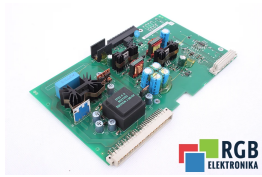

POWER SUPPLY BOARD 8224838.19 813510X.16 SEW EURODRIVE

Used SEW EURODRIVE 8224838.19
 Tested and cleaned.
 24 months guarantee
 Dedicated courier
 Delivery across Europe even in 24h

TECHNICAL DATA

MANUFACTURER	SEW EURODRIVE
MODEL	8224838.19
CATEGORY	Others
WEIGHT [KG]	1.0
HEIGHT [CM]	4.0
LENGTH [CM]	25.0
WIDTH [CM]	15.0

PRODUCTS FROM THE RGB ELEKTRONIKA OFFER:

HIGHEST QUALITY

Each product undergoes a specialized assessment, based on which we select the best quality equipment to guarantee their trouble-free operation. Thanks to this, you can be sure that the SEW EURODRIVE **8224838.19** device has been prepared with the greatest care.